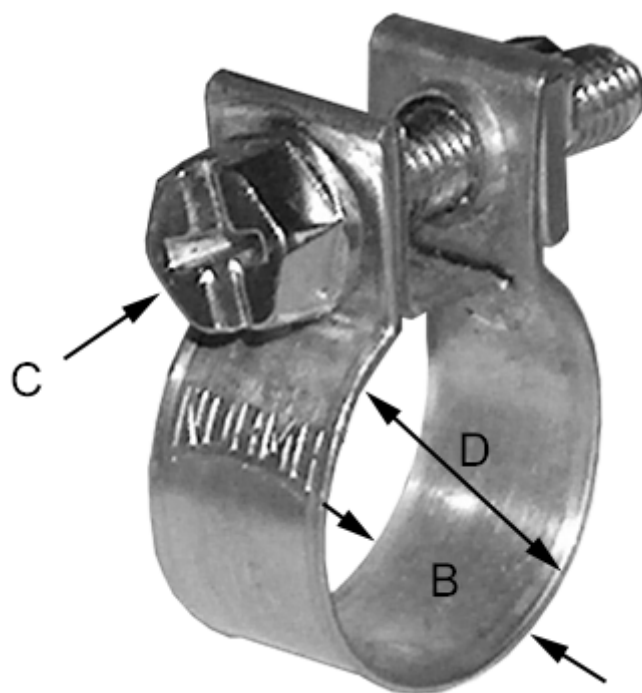

Article number: 028107003011

Description: Norma mini hose clamp  
SL 9,5-15,5/9 SZ W1

## Measures

---

C (screw type) = C7 hexagon screw sw 7, cross-headed

Diameter D = 9,5-15,5

Width B = 9